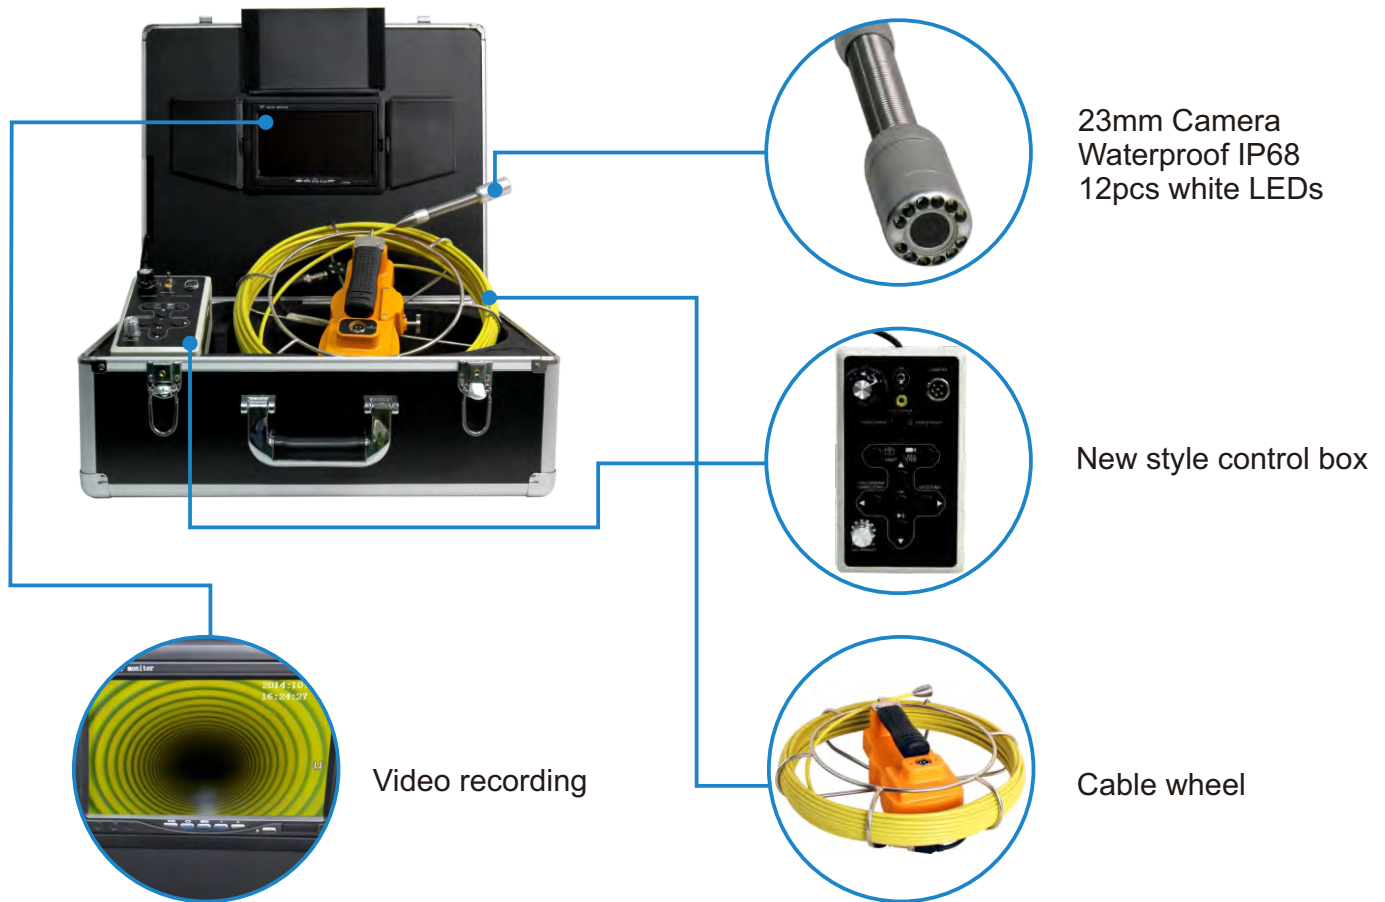

Model No. WPS715DJ-C23A

Camera Head		Monitor		Control Box	
Camera Size:	ø23mmX140mm	Size:	7inch digital color	Power supply:	12V
Sensor size:	1/4 inch	Total Pixels:	800X480	Work current:	150MA
View angle:	120°	Work current/supply:	250MA / DC12V	Storage medium:	8G SD card(max 32G) SD card reader
Work current/power:	100MA / DC12V	OSD language:	English	Battery level display	
Camera light:	12PCS white LEDs	Image reversible		Picture snap & movie record	
Resolution:	PAL: 720X576 NTSC: 720X480	Model:	16:9&4:3	DVR Total Pixels:	720X576 (D1)
Glass material:	Sapphire glass	Sunshade		Movie format:	AVI
Shell material:	aluminium alloy	Li-ion Battery		Microphone Audio record	
Cable Wheel		Total Power:	7W	Stereo earphone output	
Cable size:	ø320mmX105(h)	Charge time:	3hours	Charger	
Wire material:	Fiberglass rod	Protective voltage:	8.1V	Input:	AC100-240V~50/60Hz
Wire length:	20m(max 50m)	Work time:	≥240minutes	Output:	DC 12V/1000MA
Wire diameter:	ø5.0mm	Suitcase		DC plug diameter:	2.1mm
Skid		Size:	L480XW415XH200mm		
Skid	ø40mm	Material:	Fire board & Aluminium alloy		