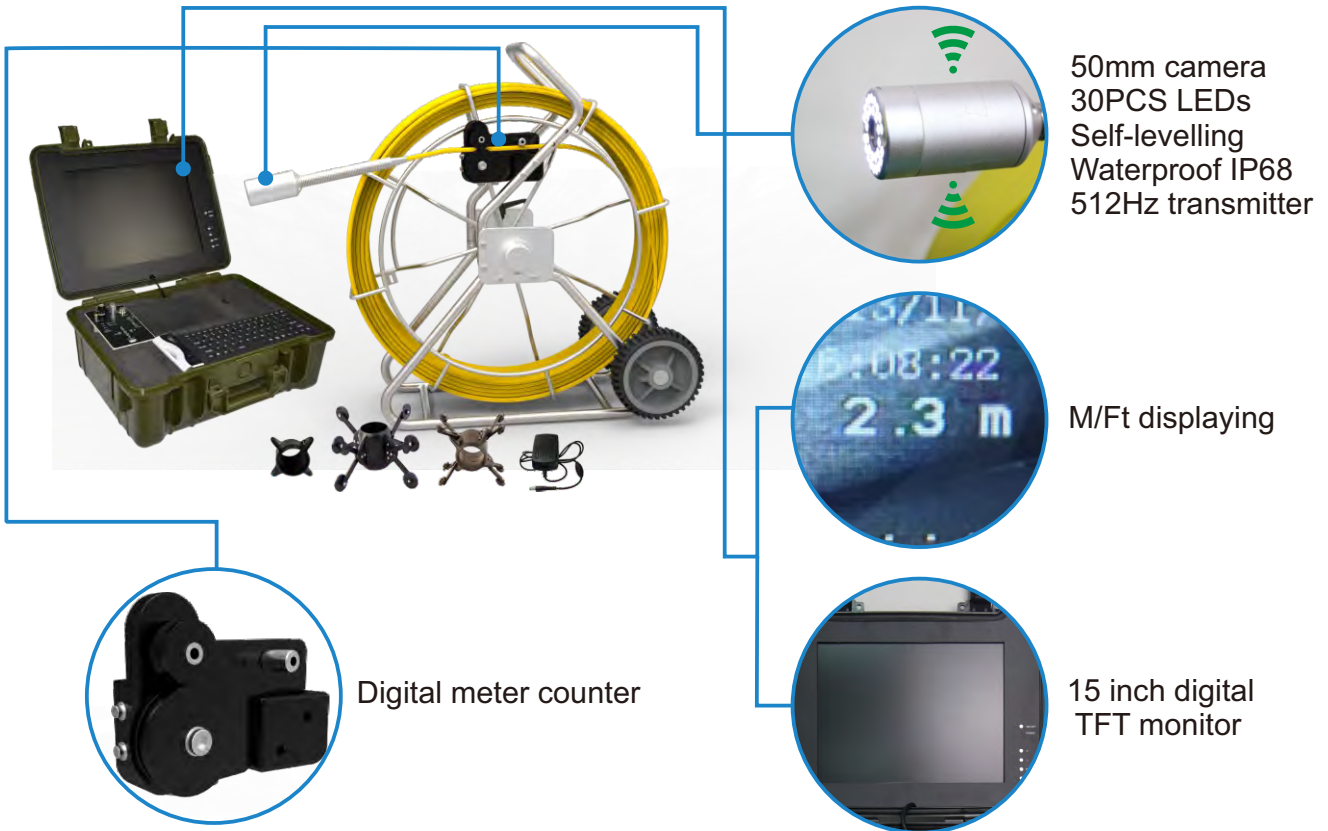

# Model No. WPS-A4-C50L

Camera Head		Monitor		Control Box	
Camera Size:	ø50mmXL84mm	Size:	15 inch TFT color	Work current/supply:	150MA / DC12V
Spring:	ø22.3mmX160mm	Total Pixels:	800X600	Storage medium:	8G SD card(max 32G) SD card reader
Transmitter:	512Hz	Power supply:	DC 12V	Battery level display	
Sensor size:	1/3 inch Sony CCD	Power consumption:	24W	Picture snap & movie record	
View angle:	90°	OSD language:	English	DVR Total Pixels:	720X576 (D1)
Work current/supply:	250MA / DC12V	Model:	4:3	Movie format:	AVI
Camera light:	30PCS white LEDs	Accumulator		Microphone Audio record	
Pixels:	960TVLine	Total Power:	30W	Stereo earphone output	
Glass material:	Sapphire glass	Charge time:	12 hours	Keyboard	
Shell material:	Aluminum alloy	Work time:	≥260minutes	Size:	323(L)X130(W)X11(H)m
Self-levelling function		Suitcase		Language:	English
Cable Wheel		Size:	L460XW370XH180mm	Interface:	USB
Cable size:	770LX371WX810Hmm	Material:	Engineering plastics	Text Edit Line:	PAL 27letter 14line NTSC 27letter 12line
Wire material:	Fiberglass rod	Charger		Max Edit Page:	4pages
Wire length:	60m/120m(standard)	Input:	AC100-240V~50/60Hz	Skids	
Wire diameter:	ø9mm	Output:	DC 12V/1000MA	Skid -1 / -2 / -3	ø110 / ø150 / ø220mm
Wheel material:	Stainless steel	DC plug diameter:	2.1mm		
Meter counter & handle-brake					
Fiberglass color:	Yellow				